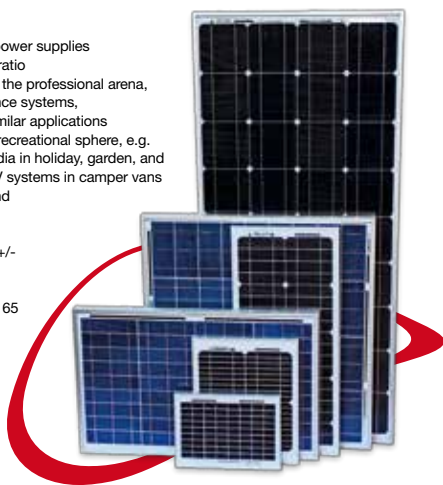

GOP Solar Modules

Mono- and poly-crystalline German Offgrid Power modules from 5 to 140 Wp for autonomous PV systems

NEW *GOP-J*

Available immediately ex-stock.

GOP branded solar modules are a perfect synthesis of German engineering, highly proficient and cost-effective production locations, carefully selected components and strict quality assurance.

- Powerful off-grid solar modules
- Specially designed for off-grid power supplies
- Exceptional price/performance ratio
- For autonomous applications in the professional arena, e.g. street lighting, traffic guidance systems, parking ticket machines, and similar applications
- For standalone solutions in the recreational sphere, e.g. for illumination, cooling and media in holiday, garden, and residential homes, for mobile PV systems in camper vans and on boats, for solar pump and irrigation systems etc.
- With connection box and cable +/-
- Plus tolerances up to +4.5 Wp
- Protection class:
  5-50 Wp: IP 54, 100-140 Wp: IP 65
- 2-year product guarantee
- 5-year guarantee of 90% of nominal output
- 10-year guarantee of 80% of nominal output

Descriptions	Dimensions	Technical Data				
		Pmax	Umpp	Impp	Uoc	Isc
	mm	Wp	V	A	V	A
36-cell modules						
GOP-J-M5Wp	mono 293x212x35	5	17.82	0.29	21.5	0.32
GOP-J-M10Wp	mono 353x293x35	10	17.82	0.57	21.5	0.63
GOP-J-M20Wp	mono 652x287x35	20	17.82	1.14	21.5	1.27
GOP-J-P50Wp	poly 665x535x35	50	17.40	2.87	22.0	3.16
GOP-J-M100Wp	mono 1194x542x35	100	19.10	5.23	22.7	5.56
GOP-J-P140Wp	poly 1482x676x35	140	18.10	7.73	22.2	8.31
Maximum system voltage: 800 V DC						
Temperature coefficients: mono-crystalline modules: Pmax -0.49%/°C, Uoc -0.35%/°C, Isc 0.05%/°C; poly-crystalline modules: Pmax -0.45%/°C, Uoc -0.32%/°C, Isc 0.05%/°C, Technical Data STC: Irradiation 1000 W/m², module temperature 25 °C, air mass AM 1.5