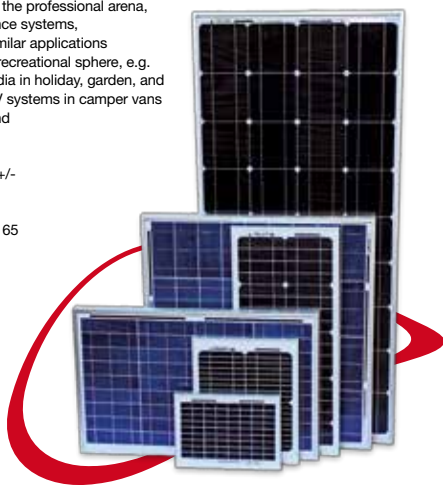

GOP Solar Modules

Mono- and poly-crystalline German Offgrid Power modules from 5 to 140 Wp for autonomous PV systems

Available immediately ex-stock.

GOP branded solar modules are a perfect synthesis of German engineering, highly proficient and cost-effective production locations, carefully selected components and strict quality assurance.

- Powerful off-grid solar modules
- Specially designed for off-grid power supplies
- Exceptional price/performance ratio
- For autonomous applications in the professional arena, e.g. street lighting, traffic guidance systems, parking ticket machines, and similar applications
- For standalone solutions in the recreational sphere, e.g. for illumination, cooling and media in holiday, garden, and residential homes, for mobile PV systems in camper vans and on boats, for solar pump and irrigation systems etc.
- With connection box and cable +/-
- Plus tolerances up to +4.5 Wp
- Protection class:
  5-50 Wp: IP 54, 100-140 Wp: IP 65
- 2-year product guarantee
- 5-year guarantee of 90% of nominal output
- 10-year guarantee of 80% of nominal output

Descriptions	Dimensions	Technical Data				
		Pmax	Umpp	Impp	Uoc	Isc
36-cell modules	mm	Wp	V	A	V	A
GOP-J-M5Wp	mono 293x212x35	5	17.82	0.29	21.5	0.32
GOP-J-M10Wp	mono 353x293x35	10	17.82	0.57	21.5	0.63
GOP-J-M20Wp	mono 652x287x35	20	17.82	1.14	21.5	1.27
GOP-J-P50Wp	poly 665x535x35	50	17.40	2.87	22.0	3.16
GOP-J-M100Wp	mono 1194x542x35	100	19.10	5.23	22.7	5.56
GOP-J-P140Wp	poly 1482x676x35	140	18.10	7.73	22.2	8.31

Maximum system voltage: 800 V DC
Temperature coefficients: mono-crystalline modules: Pmax -0.49%/°C, Uoc -0.35%/°C, Isc 0.05%/°C; poly-crystalline modules: Pmax -0.45%/°C, Uoc -0.32%/°C, Isc 0.05%/°C, Technical Data STC: Irradiation 1000 W/m², module temperature 25 °C, air mass AM 1.5